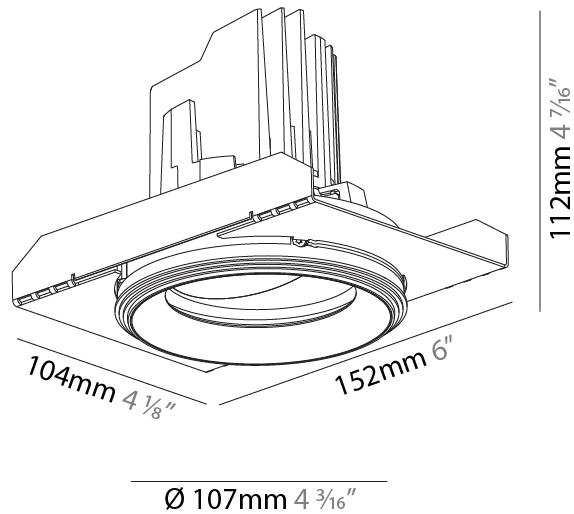

PHYSICAL

Shape: Round
Diameter (mm): 107
Diameter (in): 4 ³/₁₆
Height (mm): 112
Height (in): 4 ⁷/₁₆
Ceiling Thickness (mm): 10 / 12.5 / 15 / 25
Ceiling Thickness (in): 3/8 or 1/2 or 9/16 or 1
Min. Recessing Depth (mm): 130
Min. Recessing Depth (in): 5 ¹/₈
Light Distribution: Adjustable / Downlight
Weight (kg): 0.583
Weight (lbs): 1.28
Fixture Finish: SSR / BKV / CWI / CRY / HAB / UFT / ITA / RUA / FTG / MYG / LOD / PUS / FRO / FUP / KIA / POP / BLS / SPG / MEY / GOH / GUM / CHC / COM / ABZ / JAG / OBR / MOS / ROR
Fixture Material: Aluminum Die Cast
Cut-out Measurements: Ø111mm/4 3/8"
Upon Request: Unique Ceiling Thickness

ELECTRICAL

Lamp Type: LED (Zhaga Standard)
Input Wattage (W): 16.5
Total Output Wattage (W): 14.7
Dimming: Dali Dimming
Driver Location: Recessed Housing
Driver Type: Constant Current - 120Vac
Driver Class: Class 2
Housing: See Components
Input Voltage (V): 120
Constant Current (MA): 350

LED

Number of LEDs: 1
Max. Delivered Lumen (lm): 770
Nominal Lumen (lm): 1140
CRI: >90 CRI
Lamp Life (hrs): 50000
Upon Request: RGB-W Tunable White Special Color Temperature Special LED

OPTICAL

Reflector: 20 / 40 / 60
Adjustability: Rotational 355°; Tilt 30°
Upon Request: Special Beam Angles

RATINGS AND CERTIFICATIONS

Certified By: Certified for North American Standards
IP rating: IP20