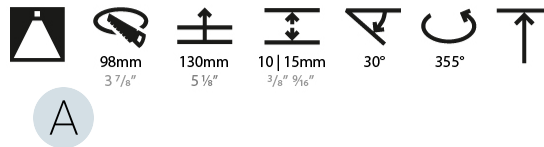

PHYSICAL

Shape: Round
Diameter (mm): 107
Diameter (in): 4 3/16
Height (mm): 112
Height (in): 4 7/16
Ceiling Thickness (mm): 10 / 12.5 / 15
Ceiling Thickness (in): 3/8 or 1/2 or 9/16
Min. Recessing Depth (mm): 130
Min. Recessing Depth (in): 5 1/8
Light Distribution: Adjustable / Downlight
Weight (kg): 0.47
Weight (lbs): 1.04
Fixture Finish: SSR / BKV / CWI / CRY / HAB / UFT / ITA / RUA / FTG / MYG / LOD / PUS / FRO / FUP / KIA / POP / BLS / SPG / MEY / GOH / GUM / CHC / COM / ABZ / JAG / OBR / MOS / ROR
Fixture Material: Aluminum Die Cast
Cut-out Measurements: 98mm / 3 7/8"

ELECTRICAL

Lamp Type: LED (Zhaga Standard)
Input Wattage (W): 13.2 / 16.5
Total Output Wattage (W): 12 / 15
Dimming: Tri-Mode (Non-Dimming and Phase Dimming (120Vac only) and 0-10V Dimming)
Driver Included: No
Driver Location: Recessed Housing
Driver Type: Constant Current - Universal
Driver Class: Class 2
Housing: See components
Input Voltage (V): 120 - 277
Constant Current (MA): 350

LED

Number of LEDs: 1
Color Temperature (°K): 2700 / 3000 / 3500 / 4000
Max. Delivered Lumen (lm): 790 / 880 / 951 / 970
Nominal Lumen (lm): 960 / 1070 / 1156 / 1180
CRI: >90 CRI
Efficiency (%): 0.885
Lamp Life (hrs): 50000

OPTICAL

Reflector°: 10
Optic°: Lens Pack - No Lens
Adjustability: Rotational 355°; Tilt 30°

RATINGS AND CERTIFICATIONS

Certified By: Certified for North American Standards
IP rating: IP20