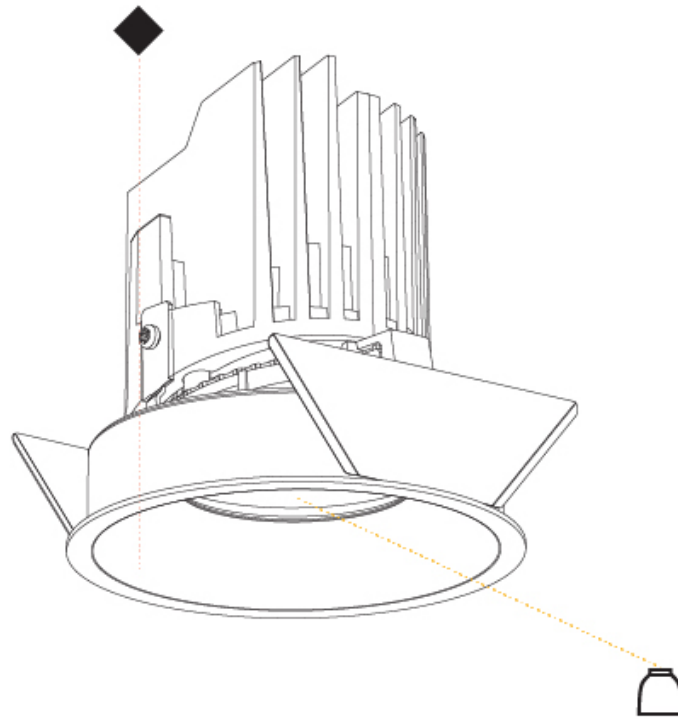

BIONIQ ROUND SEMI ADJUSTABLE RECESSED

A35546-

PROJECT	_____
TYPE	_____
SPECIFIER	_____
QUANTITY	_____
DATE	_____