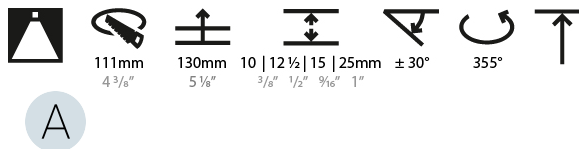

PHYSICAL

Shape: Round
Diameter (mm): 107
Diameter (in): 4 ³/₁₆
Height (mm): 112
Height (in): 4 ⁷/₁₆
Ceiling Thickness (mm): 10 / 12.5 / 15 / 25
Ceiling Thickness (in): 3/8 or 1/2 or 9/16 or 1
Min. Recessing Depth (mm): 130
Min. Recessing Depth (in): 5 ¹/₈
Light Distribution: Adjustable / Downlight
Weight (kg): 0.583
Weight (lbs): 1.28
Fixture Finish: SSR / BKV / CWI / CRY / HAB / UFT / ITA / RUA / FTG / MYG / LOD / PUS / FRO / FUP / KIA / POP / BLS / SPG / MEY / GOH / GUM / CHC / COM / ABZ / JAG / OBR / MOS / ROR
Fixture Material: Aluminum Die Cast
Cut-out Measurements: Ø111mm/4 3/8"
Upon Request: Unique Ceiling Thickness

ELECTRICAL

Lamp Type: LED (Zhaga Standard)
Input Wattage (W): 16.5
Total Output Wattage (W): 14.7
Dimming: Dali Dimming
Driver Location: Recessed Housing
Driver Type: Constant Current - 120Vac
Driver Class: Class 2
Housing: See Components
Input Voltage (V): 120
Constant Current (MA): 350

LED

Number of LEDs: 1
Max. Delivered Lumen (lm): 770
Nominal Lumen (lm): 1140
CRI: >90 CRI
Lamp Life (hrs): 50000
Upon Request: RGB-W Tunable White Special Color Temperature Special LED

OPTICAL

Reflector: 20 / 40 / 60
Adjustability: Rotational 355°; Tilt 30°
Upon Request: Special Beam Angles

RATINGS AND CERTIFICATIONS

Certified By: Certified for North American Standards
IP rating: IP20