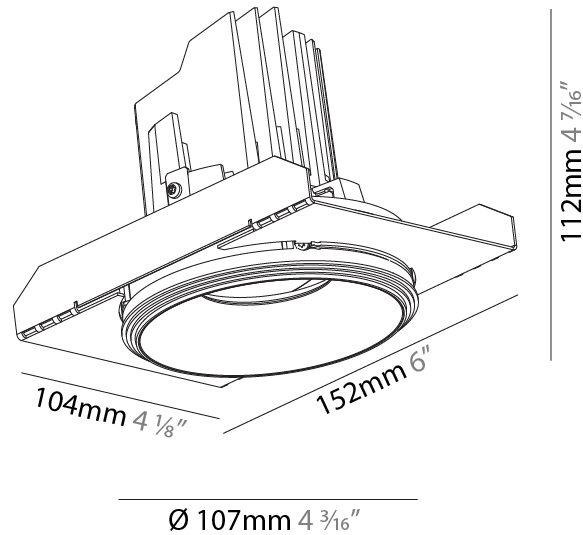

### PHYSICAL

Shape: Round  
 Diameter (mm): 107  
 Diameter (in): 4 3/16  
 Height (mm): 112  
 Height (in): 4 7/16  
 Ceiling Thickness (mm): 10 / 12.5 / 15 / 25  
 Ceiling Thickness (in): 3/8 or 1/2 or 9/16 or 1  
 Min. Recessing Depth (mm): 130  
 Min. Recessing Depth (in): 5 1/8  
 Light Distribution: Adjustable / Downlight  
 Weight (kg): 0.609  
 Weight (lbs): 1.34  
 Fixture Finish: SSR / BKV / CWI / CRY / HAB / UFT / ITA / RUA / FTG / MYG / LOD / PUS / FRO / FUP / KIA / POP / BLS / SPG / MEY / GOH / GUM / CHC / COM / ABZ / JAG / OBR / MOS / ROR  
 Fixture Material: Aluminum Die Cast  
 Cut-out Measurements:  $\square$  111mm / 4 3/8"  
 Upon Request: Unique Ceiling Thickness

### RATINGS AND CERTIFICATIONS

Certified By: Certified for North American Standards  
 IP rating: IP20

111mm 4 3/16"    130mm 5 1/8"    10 | 12 1/2 | 15 | 25mm 3/8" 1/2" 9/16" 1"    10°    355°

A

### PHYSICAL

Shape: Round  
 Diameter (mm): 107  
 Diameter (in): 4 3/16  
 Height (mm): 112  
 Height (in): 4 7/16  
 Min. Recessing Depth (mm): 130  
 Min. Recessing Depth (in): 5 1/8  
 Light Distribution: Adjustable / Downlight  
 Weight (kg): 0.46  
 Weight (lbs): 1.01  
 Fixture Finish: [SSR / BKV / CWI / CRY / HAB / UFT / ITA / RUA / FTG / MYG / LOD / PUS / FRO / FUP / KIA / POP / BLS / SPG / MEY / GOH / GUM / CHC / COM / ABZ / JAG / OBR / MOS / ROR](#)  
 Fixture Material: Aluminum Die Cast  
 Cut-out Measurements: 98mm / 3 7/8"