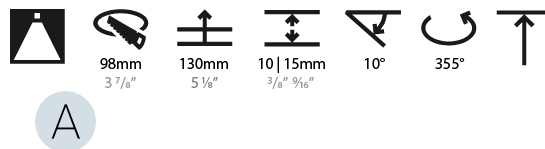

GENERAL

Series: Bioniq
Subseries: Bioniq Round Semi Adjustable
Brand: Prolight
Division: Architectural
Mounting Type: Recessed
Mounting Location: Ceiling
Subcategory: Downlight

PHYSICAL

Shape: Round
Diameter (mm): 107
Diameter (in): 4 3/16
Height (mm): 112
Height (in): 4 7/16
Ceiling Thickness (mm): 10 / 12.5 / 15
Ceiling Thickness (in): 3/8 or 1/2 or 9/16
Min. Recessing Depth (mm): 130
Min. Recessing Depth (in): 5 1/8
Light Distribution: Adjustable / Downlight
Weight (kg): 0.435
Weight (lbs): 0.96
Fixture Finish: SSR / BKV / CWI / CRY / HAB / UFT / ITA / RUA / FTG / MYG / LOD / PUS / FRO / FUP / KIA / POP / BLS / SPG / MEY / GOH / GUM / CHC / COM / ABZ / JAG / OBR / MOS / ROR
Fixture Material: Aluminum Die Cast
Cut-out Measurements: 98mm / 3 7/8"

ELECTRICAL

Lamp Type: LED (Zhaga Standard)
Total Output Wattage (W): 15
Dimming: Dali Dimming
Driver Included: No
Driver Location: Recessed Housing
Driver Type: Constant Current - 120Vac
Housing: See components
Input Voltage (V): 120
Constant Current (MA): 350

LED

Number of LEDs: 1
Color Temperature (°K): Warm Dim
Max. Delivered Lumen (lm): 760
Nominal Lumen (lm): 1140
CRI: >90 CRI
Lamp Life (hrs): 50000

OPTICAL

Reflector: 20 / 40 / 60
Adjustability: Rotational 355°, Tilt 10°

RATINGS AND CERTIFICATIONS

Certified By: Certified for North American Standards
IP rating: IP20