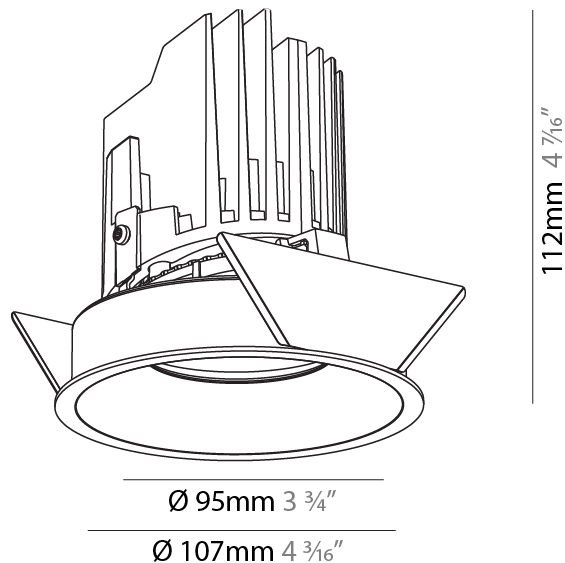

GENERAL

Series: Bioniq
Subseries: Bioniq Round Semi Adjustable
Brand: Prolight
Division: Architectural
Mounting Type: Recessed
Mounting Location: Ceiling
Subcategory: Downlight

PHYSICAL

Shape: Round
Diameter (mm): 107
Diameter (in): 4 3/16
Height (mm): 112
Height (in): 4 7/16
Ceiling Thickness (mm): 10 / 12.5 / 15
Ceiling Thickness (in): 3/8 or 1/2 or 9/16
Min. Recessing Depth (mm): 130
Min. Recessing Depth (in): 5 1/8
Light Distribution: Adjustable / Downlight
Weight (kg): 0.435
Weight (lbs): 0.96
Fixture Finish: SSR / BKV / CWI / CRY / HAB / UFT / ITA / RUA / FTG / MYG / LOD / PUS / FRO / FUP / KIA / POP / BLS / SPG / MEY / GOH / GUM / CHC / COM / ABZ / JAG / OBR / MOS / ROR
Fixture Material: Aluminum Die Cast
Cut-out Measurements: 98mm / 3 7/8"

ELECTRICAL

Lamp Type: LED (Zhaga Standard)
Total Output Wattage (W): 15
Dimming: Dali Dimming
Driver Included: No
Driver Location: Recessed Housing
Driver Type: Constant Current - 120Vac
Housing: See components
Input Voltage (V): 120
Constant Current (MA): 350

LED

Number of LEDs: 1
Color Temperature (°K): Warm Dim
Max. Delivered Lumen (lm): 760
Nominal Lumen (lm): 1140
CRI: >90 CRI
Lamp Life (hrs): 50000

OPTICAL

Reflector: 20 / 40 / 60
Adjustability: Rotational 355°, Tilt 10°

RATINGS AND CERTIFICATIONS

Certified By: Certified for North American Standards
IP rating: IP20